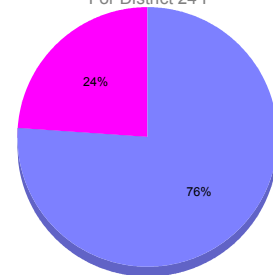

Goal, New, Dropped, Gain/Loss

Comparison of Membership Gain/Loss

Current Year Compared to the Previous Year

Gender Comparison 2010-2011

For District 24 F

Oct/Nov/Dec

■ Male ■ Female