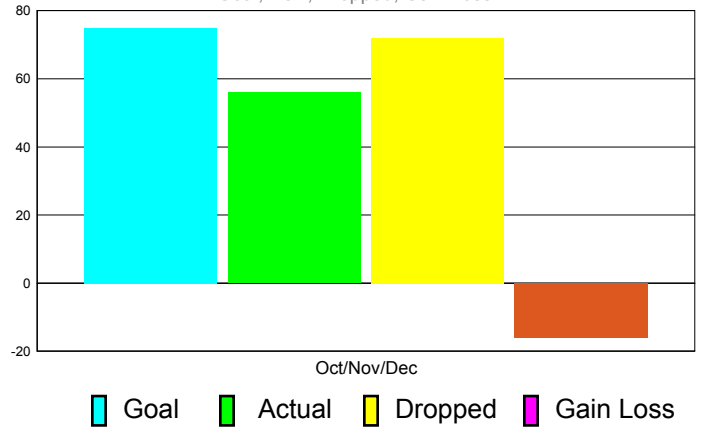

Membership Results 2011-2012

Goal, New, Dropped, Gain/Loss